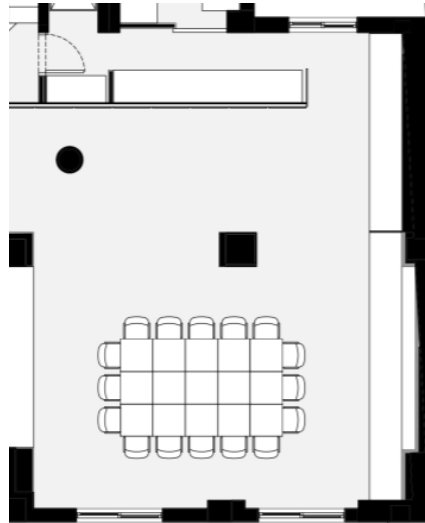

Business Meetings

Presentations

Workshops

Working Space

ROOFTOP

Our rooftop on the 7th floor has the kind of magic that makes time fly, slowly. Lounge chairs, small tables and lush plants populate the timber-decked terrace and invite guests to parallel play, work or meditate throughout the day, while taking in sweeping views that extend from the Lycabettus and the Acropolis across the rooftops of the capital all the way to the sea.

ROOFTOP SET UP & CAPACITY

Standing Reception up to 65 people

Seated Dinner up to 40 people

CAFÉ

Take a right off the lobby into the Modernist Café which welcomes guests to its stylish atmosphere created by dark woods, soft lighting and the warm glow of brass. Drinks and light fare are served throughout the day and into evening seven days a week, from a small and well-considered menu that includes organic and vegetarian options. It's a space in which time passes softly, in the glow of warm muted lighting.

CAFÉ SET UP & CAPACITY

Seated Dinner
up to 27 people

Boardroom style
up to 16 people

Theater style
up to 30 people

U-Shape style
up to 13 people

OUR SPACES – CAPACITY PLAN

EVENT SPACES	M ²	BOARDROOM	THEATER	COCKTAIL	SCHOOL	SQUARE	U-SHAPE
MEETING ROOM	12	Up to 12	–	–	–	–	–
ROOFTOP	72	Up to 16	–	Up to 65	–	Up to 16	Up to 13
CAFÉ	38	Up to 16	Up to 30	–	–	Up to 16	Up to 13