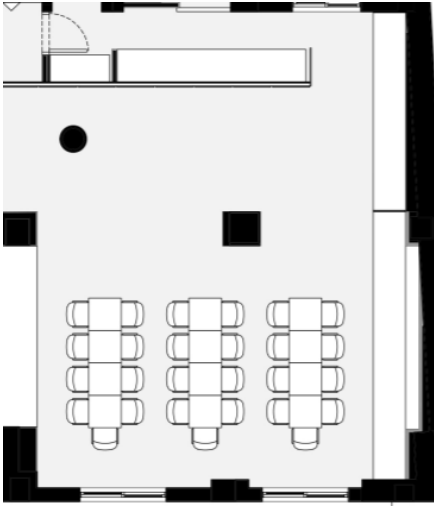

MEETING ROOM

FEATURES

12 m²

65" Flat Screen TV

Flipchart

Standard AV equipment

Speakers

Blackout curtains

Business Meetings

Presentations

Workshops

Working Space

ROOFTOP

Our rooftop on the 7th floor has the kind of magic that makes time fly, slowly. Lounge chairs, small tables and lush plants populate the timber-decked terrace and invite guests to parallel play, work or meditate throughout the day, while taking in sweeping views that extend from the Lycabettus and the Acropolis across the rooftops of the capital all the way to the sea.

ROOFTOP SET UP & CAPACITY

Standing Reception up to 65 people

Seated Dinner up to 40 people

CAFÉ

Take a right off the lobby into the Modernist Café which welcomes guests to its stylish atmosphere created by dark woods, soft lighting and the warm glow of brass. Drinks and light fare are served throughout the day and into evening seven days a week, from a small and well-considered menu that includes organic and vegetarian options. It's a space in which time passes softly, in the glow of warm muted lighting.

CAFÉ SET UP & CAPACITY

Seated Dinner
up to 27 people

Boardroom style
up to 16 people

Theater style
up to 30 people

U-Shape style
up to 13 people

OUR SPACES – CAPACITY PLAN

EVENT SPACES	M ²	BOARDROOM	THEATER	COCKTAIL	SCHOOL	SQUARE	U-SHAPE
MEETING ROOM	12	Up to 12	–	–	–	–	–
ROOFTOP	72	Up to 16	–	Up to 65	–	Up to 16	Up to 13
CAFÉ	38	Up to 16	Up to 30	–	–	Up to 16	Up to 13