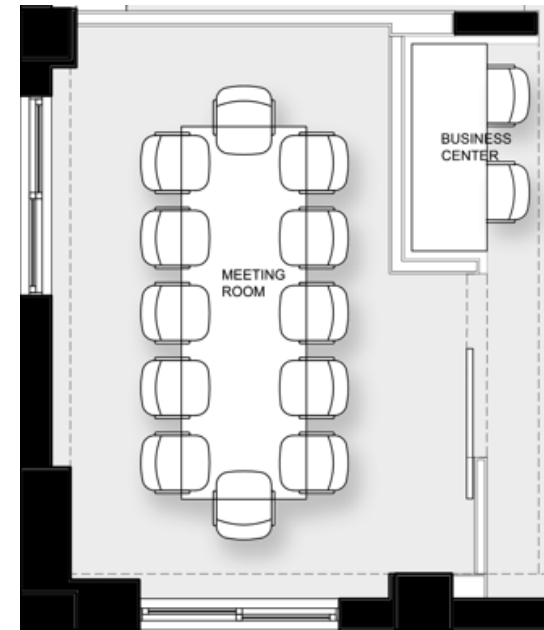

MEETING ROOM

Our ground floor boardroom on demand is a well-equipped venue for business meetings that seat up to 12 people around a large table, equipped with a large 65" screen and standard AV equipment, speakers, blackout curtains and of course full connectivity. Assistance with any technical troubleshooting, adaptors or cabling requirements is available at short notice.

Natural light

Full connectivity

CAPACITY

Up to 12 people in

Boardroom Style

8 people Boardroom Set up

12 people Boardroom Set up

USE

Business Meetings

Presentations

Workshops

Working Space

ROOFTOP

Our rooftop on the 7th floor has the kind of magic that makes time fly, slowly. Lounge chairs, small tables and lush plants populate the timber-decked terrace and invite guests to parallel play, work or meditate throughout the day, while taking in sweeping views that extend from the Lycabettus and the Acropolis across the rooftops of the capital all the way to the sea.

CAFÉ SET UP & CAPACITY

Seated Dinner
up to 27 people

Boardroom style
up to 16 people

Theater style
up to 30 people

U-Shape style
up to 13 people

OUR SPACES – CAPACITY PLAN

EVENT SPACES	M ²	BOARDROOM	THEATER	COCKTAIL	SCHOOL	SQUARE	U-SHAPE
MEETING ROOM	12	Up to 12	–	–	–	–	–
ROOFTOP	72	Up to 16	–	Up to 65	–	Up to 16	Up to 13
CAFÉ	38	Up to 16	Up to 30	–	–	Up to 16	Up to 13