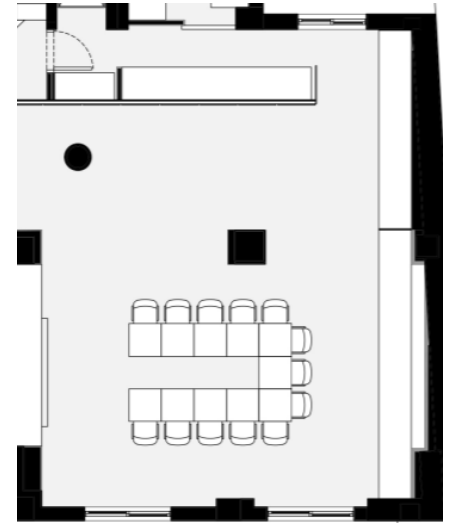

MEETING ROOM

FEATURES

12 m²

65" Flat Screen TV

Flipchart

Standard AV equipment

Speakers

Blackout curtains

CAFÉ SET UP & CAPACITY

Seated Dinner
up to 27 people

Boardroom style
up to 16 people

Theater style
up to 30 people

U-Shape style
up to 13 people

OUR SPACES – CAPACITY PLAN

EVENT SPACES	M ²	BOARDROOM	THEATER	COCKTAIL	SCHOOL	SQUARE	U-SHAPE
MEETING ROOM	12	Up to 12	–	–	–	–	–
ROOFTOP	72	Up to 16	–	Up to 65	–	Up to 16	Up to 13
CAFÉ	38	Up to 16	Up to 30	–	–	Up to 16	Up to 13