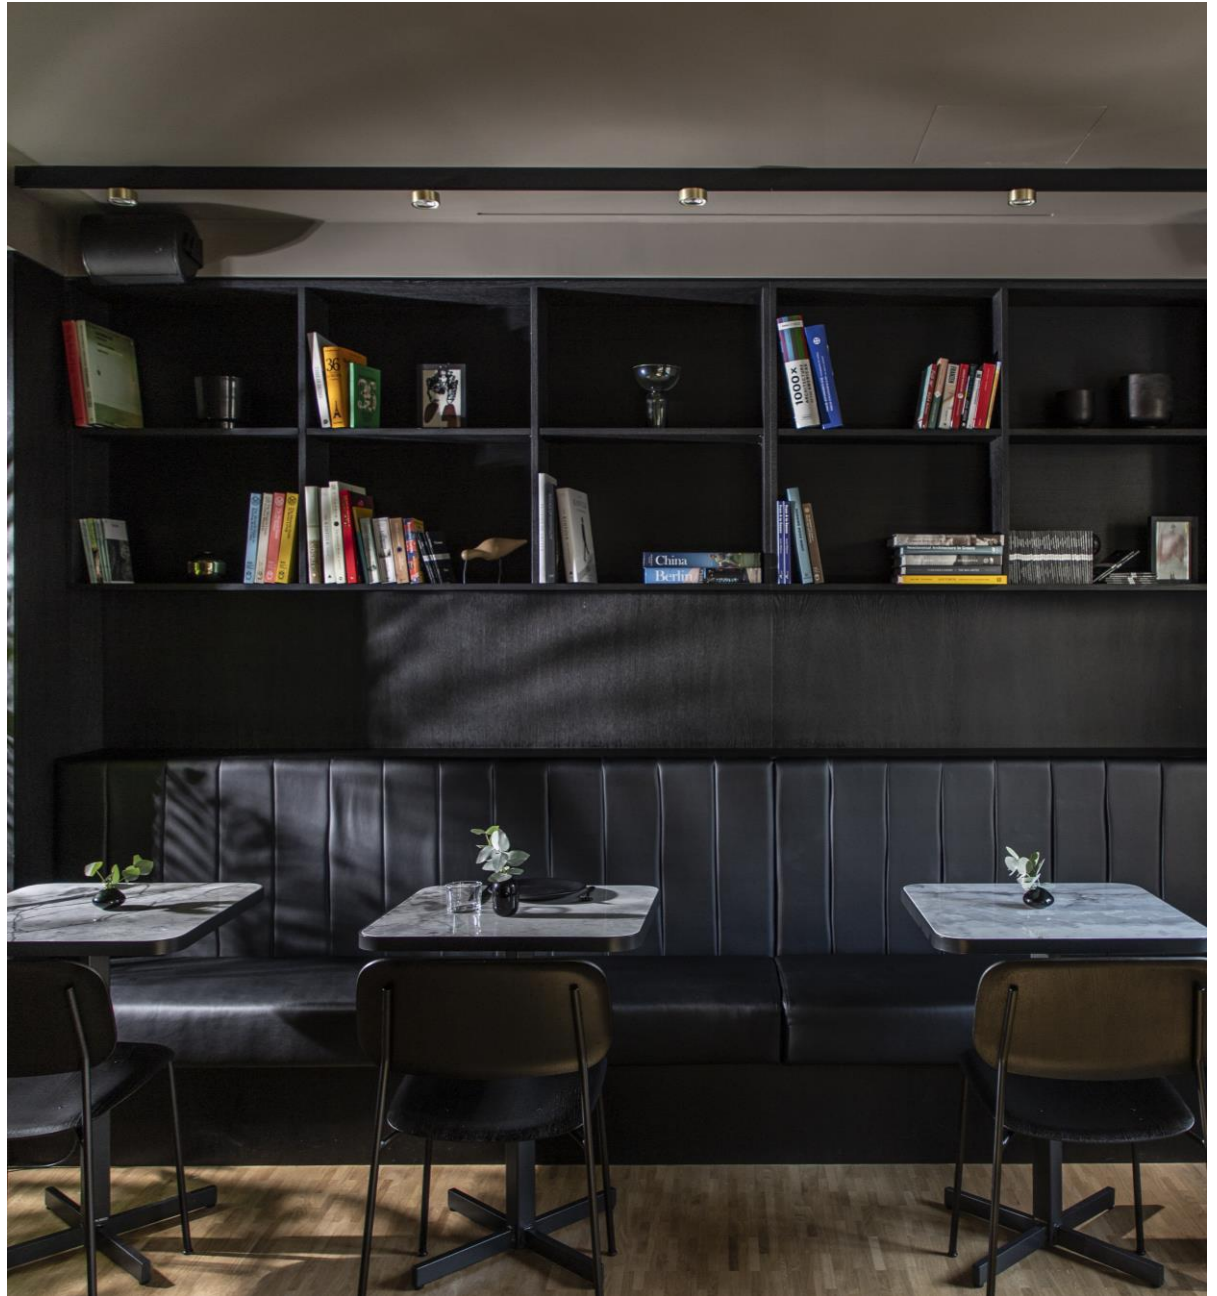

MEETING ROOM

Our ground floor boardroom on demand is a well-equipped venue for business meetings that seat up to 12 people around a large table, equipped with a large 65" screen and standard AV equipment, speakers, blackout curtains and of course full connectivity. Assistance with any technical troubleshooting, adaptors or cabling requirements is available at short notice.

Business Meetings

Presentations

Workshops

Working Space

ROOFTOP

Our rooftop on the 7th floor has the kind of magic that makes time fly, slowly. Lounge chairs, small tables and lush plants populate the timber-decked terrace and invite guests to parallel play, work or meditate throughout the day, while taking in sweeping views that extend from the Lycabettus and the Acropolis across the rooftops of the capital all the way to the sea.

ROOFTOP SET UP & CAPACITY

Standing Reception up to 65 people

Seated Dinner up to 40 people

CAFÉ

Take a right off the lobby into the Modernist Café which welcomes guests to its stylish atmosphere created by dark woods, soft lighting and the warm glow of brass. Drinks and light fare are served throughout the day and into evening seven days a week, from a small and well-considered menu that includes organic and vegetarian options. It's a space in which time passes softly, in the glow of warm muted lighting.

CAFÉ SET UP & CAPACITY

Seated Dinner
up to 27 people

Boardroom style
up to 16 people

Theater style
up to 30 people

U-Shape style
up to 13 people

OUR SPACES – CAPACITY PLAN

EVENT SPACES	M ²	BOARDROOM	THEATER	COCKTAIL	SCHOOL	SQUARE	U-SHAPE
MEETING ROOM	12	Up to 12	–	–	–	–	–
ROOFTOP	72	Up to 16	–	Up to 65	–	Up to 16	Up to 13
CAFÉ	38	Up to 16	Up to 30	–	–	Up to 16	Up to 13