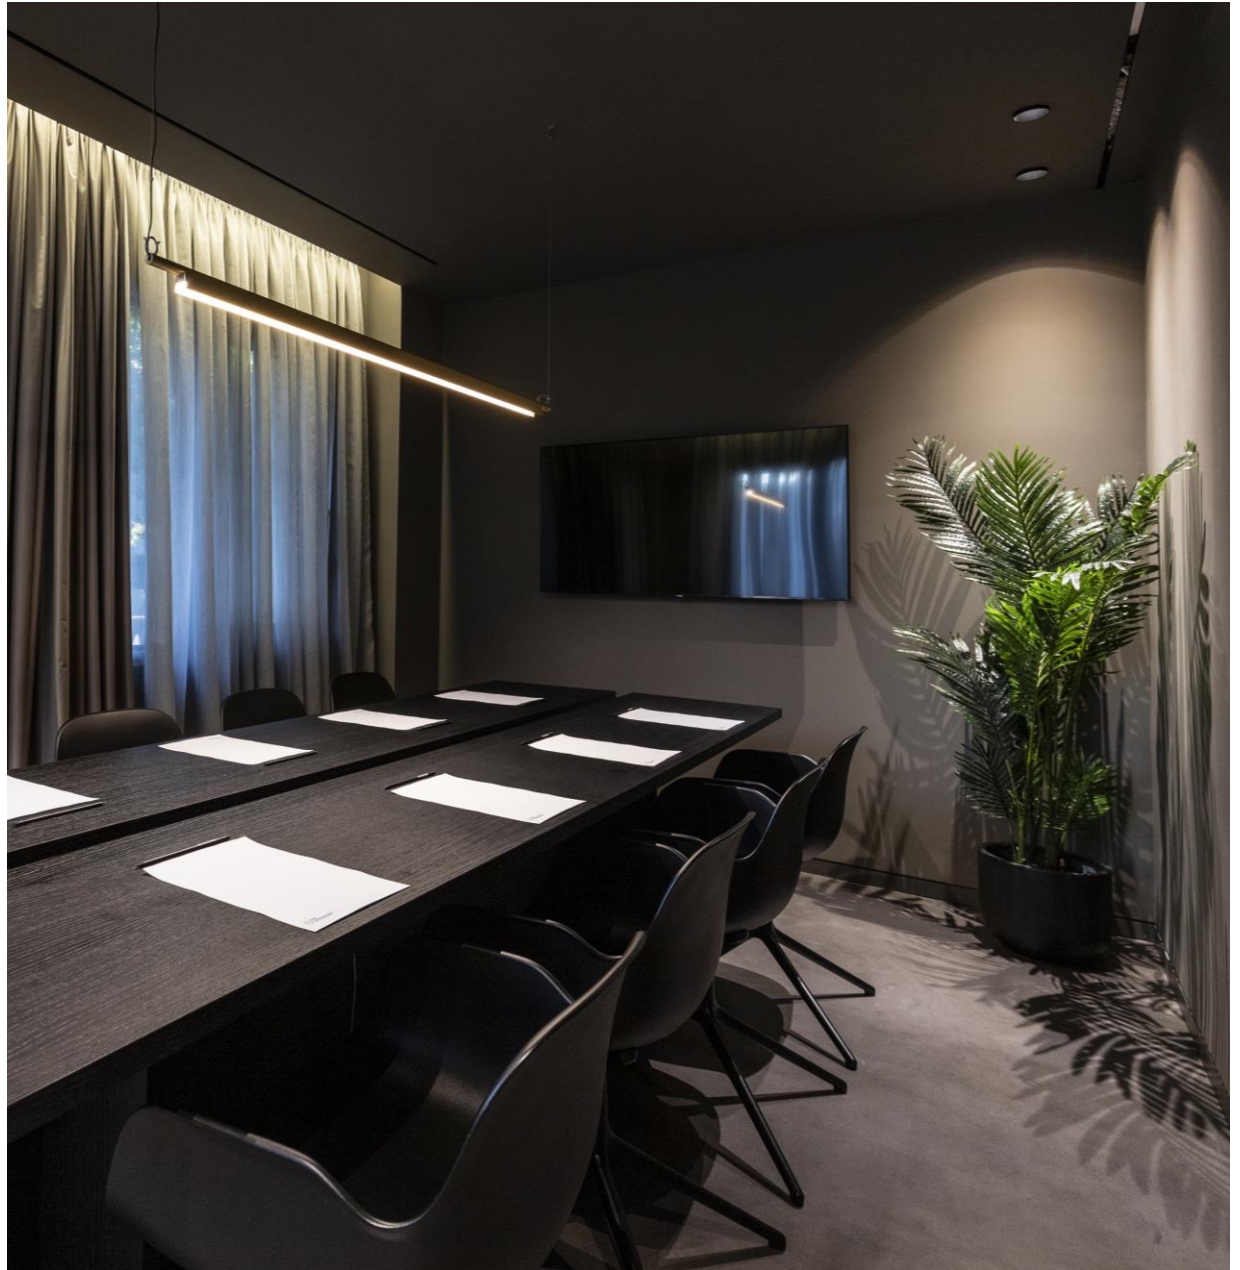

 THE
MODERNIST

EVENT SPACES
ATHENS

THE BUILDING

The Modernist Athens settled into the former Canadian Embassy on a quiet street that overlooks a leafy residential square in Kolonaki. We transformed the handsome corner building with its many balconies in signature Modernist style, combining casual, contemporary luxury with mid-century detailing and minimalist Danish design.

MEETING ROOM

Our ground floor boardroom on demand is a well-equipped venue for business meetings that seat up to 12 people around a large table, equipped with a large 65" screen and standard AV equipment, speakers, blackout curtains and of course full connectivity. Assistance with any technical troubleshooting, adaptors or cabling requirements is available at short notice.

MEETING ROOM

FEATURES

12 m²

65" Flat Screen TV

Flipchart

Standard AV equipment

Speakers

Blackout curtains

ROOFTOP SET UP & CAPACITY

Standing Reception up to 65 people

Seated Dinner up to 40 people

CAFÉ

Take a right off the lobby into the Modernist Café which welcomes guests to its stylish atmosphere created by dark woods, soft lighting and the warm glow of brass. Drinks and light fare are served throughout the day and into evening seven days a week, from a small and well-considered menu that includes organic and vegetarian options. It's a space in which time passes softly, in the glow of warm muted lighting.