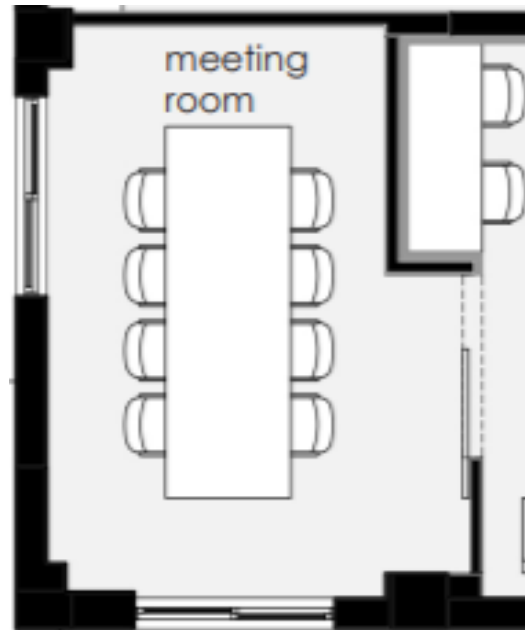

MEETING ROOM

Our ground floor boardroom on demand is a well-equipped venue for business meetings that seat up to 12 people around a large table, equipped with a large 65" screen and standard AV equipment, speakers, blackout curtains and of course full connectivity. Assistance with any technical troubleshooting, adaptors or cabling requirements is available at short notice.

MEETING ROOM

FEATURES

12 m²

65" Flat Screen TV

Flipchart

Standard AV equipment

Speakers

Blackout curtains

Natural light

Full connectivity

CAPACITY

Up to 12 people in

Boardroom Style

8 people Boardroom Set up

12 people Boardroom Set up

USE

CAFÉ SET UP & CAPACITY

Seated Dinner
up to 27 people

Boardroom style
up to 16 people

Theater style
up to 30 people

U-Shape style
up to 13 people

OUR SPACES – CAPACITY PLAN

EVENT SPACES	M ²	BOARDROOM	THEATER	COCKTAIL	SCHOOL	SQUARE	U-SHAPE
MEETING ROOM	12	Up to 12	–	–	–	–	–
ROOFTOP	72	Up to 16	–	Up to 65	–	Up to 16	Up to 13
CAFÉ	38	Up to 16	Up to 30	–	–	Up to 16	Up to 13