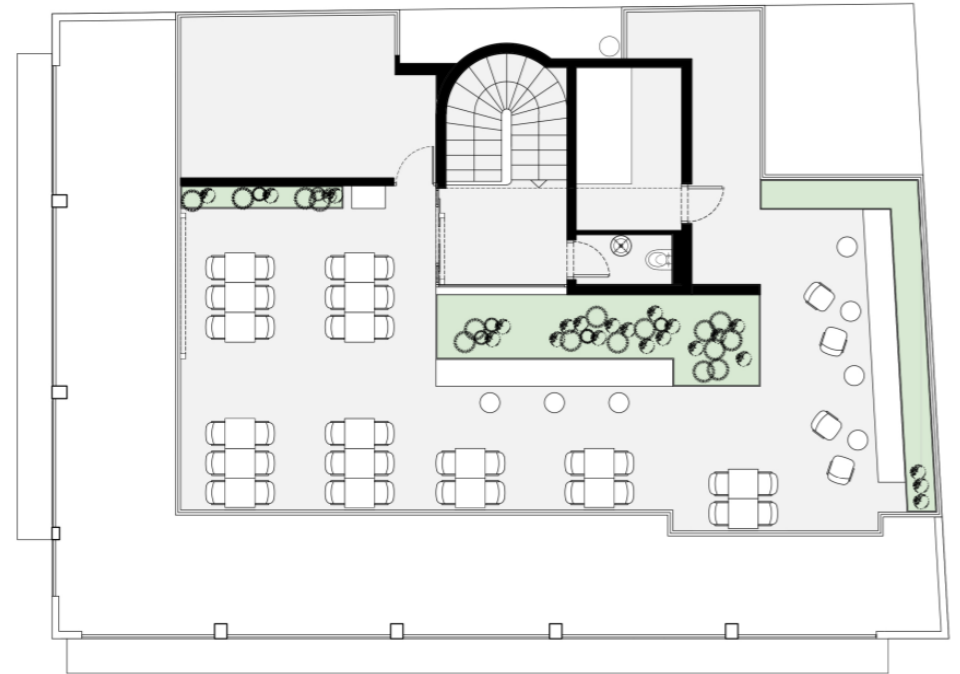

Natural light

Full connectivity

CAPACITY

Up to 12 people in

Boardroom Style

8 people Boardroom Set up

12 people Boardroom Set up

USE

Business Meetings

Presentations

Workshops

Working Space

ROOFTOP

Our rooftop on the 7th floor has the kind of magic that makes time fly, slowly. Lounge chairs, small tables and lush plants populate the timber-decked terrace and invite guests to parallel play, work or meditate throughout the day, while taking in sweeping views that extend from the Lycabettus and the Acropolis across the rooftops of the capital all the way to the sea.

ROOFTOP SET UP & CAPACITY

Standing Reception up to 65 people

Seated Dinner up to 40 people

CAFÉ

Take a right off the lobby into the Modernist Café which welcomes guests to its stylish atmosphere created by dark woods, soft lighting and the warm glow of brass. Drinks and light fare are served throughout the day and into evening seven days a week, from a small and well-considered menu that includes organic and vegetarian options. It's a space in which time passes softly, in the glow of warm muted lighting.

CAFÉ SET UP & CAPACITY

Seated Dinner
up to 27 people

Boardroom style
up to 16 people

Theater style
up to 30 people

U-Shape style
up to 13 people

OUR SPACES – CAPACITY PLAN

EVENT SPACES	M ²	BOARDROOM	THEATER	COCKTAIL	SCHOOL	SQUARE	U-SHAPE
MEETING ROOM	12	Up to 12	–	–	–	–	–
ROOFTOP	72	Up to 16	–	Up to 65	–	Up to 16	Up to 13
CAFÉ	38	Up to 16	Up to 30	–	–	Up to 16	Up to 13