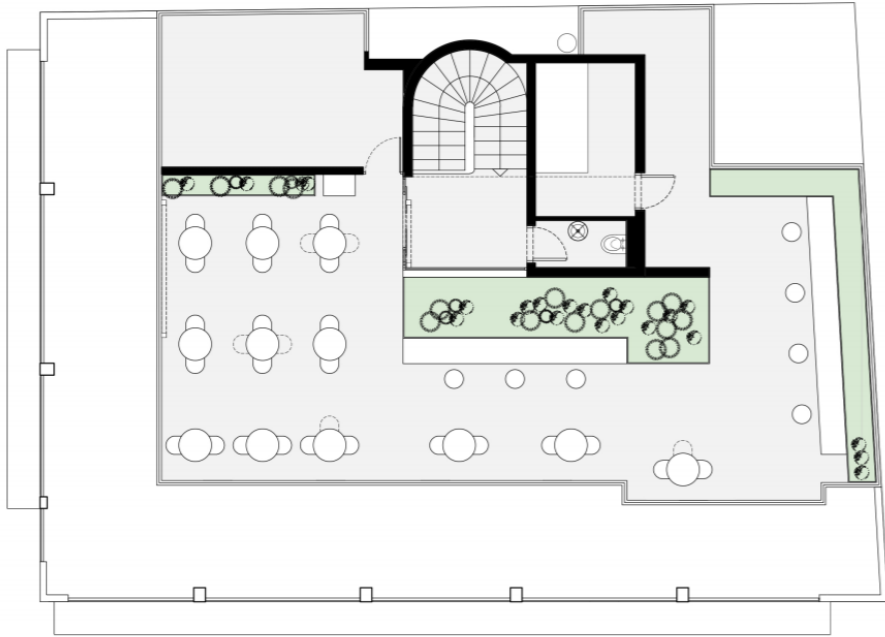

Natural light

Full connectivity

CAPACITY

Up to 12 people in

Boardroom Style

8 people Boardroom Set up

12 people Boardroom Set up

USE

Business Meetings

Presentations

Workshops

Working Space

ROOFTOP

Our rooftop on the 7th floor has the kind of magic that makes time fly, slowly. Lounge chairs, small tables and lush plants populate the timber-decked terrace and invite guests to parallel play, work or meditate throughout the day, while taking in sweeping views that extend from the Lycabettus and the Acropolis across the rooftops of the capital all the way to the sea.

ROOFTOP SET UP & CAPACITY

Standing Reception up to 65 people

Seated Dinner up to 40 people

CAFÉ

Take a right off the lobby into the Modernist Café which welcomes guests to its stylish atmosphere created by dark woods, soft lighting and the warm glow of brass. Drinks and light fare are served throughout the day and into evening seven days a week, from a small and well-considered menu that includes organic and vegetarian options. It's a space in which time passes softly, in the glow of warm muted lighting.

CAFÉ SET UP & CAPACITY

Seated Dinner
up to 27 people

Boardroom style
up to 16 people

Theater style
up to 30 people

U-Shape style
up to 13 people

OUR SPACES – CAPACITY PLAN

EVENT SPACES	M ²	BOARDROOM	THEATER	COCKTAIL	SCHOOL	SQUARE	U-SHAPE
MEETING ROOM	12	Up to 12	–	–	–	–	–
ROOFTOP	72	Up to 16	–	Up to 65	–	Up to 16	Up to 13
CAFÉ	38	Up to 16	Up to 30	–	–	Up to 16	Up to 13