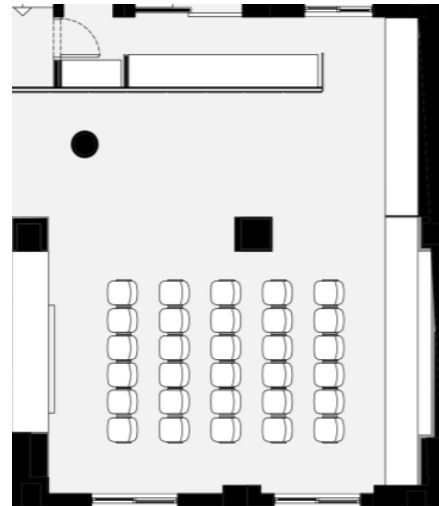

MEETING ROOM

FEATURES

12 m²

65" Flat Screen TV

Flipchart

Standard AV equipment

Speakers

Blackout curtains

Business Meetings

Presentations

Workshops

Working Space

ROOFTOP

Our rooftop on the 7th floor has the kind of magic that makes time fly, slowly. Lounge chairs, small tables and lush plants populate the timber-decked terrace and invite guests to parallel play, work or meditate throughout the day, while taking in sweeping views that extend from the Lycabettus and the Acropolis across the rooftops of the capital all the way to the sea.

ROOFTOP SET UP & CAPACITY

Standing Reception up to 65 people

Seated Dinner up to 40 people

CAFÉ

Take a right off the lobby into the Modernist Café which welcomes guests to its stylish atmosphere created by dark woods, soft lighting and the warm glow of brass. Drinks and light fare are served throughout the day and into evening seven days a week, from a small and well-considered menu that includes organic and vegetarian options. It's a space in which time passes softly, in the glow of warm muted lighting.

CAFÉ SET UP & CAPACITY

Seated Dinner
up to 27 people

Boardroom style
up to 16 people

Theater style
up to 30 people

U-Shape style
up to 13 people

OUR SPACES – CAPACITY PLAN

EVENT SPACES	M ²	BOARDROOM	THEATER	COCKTAIL	SCHOOL	SQUARE	U-SHAPE
MEETING ROOM	12	Up to 12	–	–	–	–	–
ROOFTOP	72	Up to 16	–	Up to 65	–	Up to 16	Up to 13
CAFÉ	38	Up to 16	Up to 30	–	–	Up to 16	Up to 13